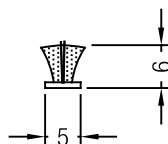

245434-001 Bulete/ Felpa S190