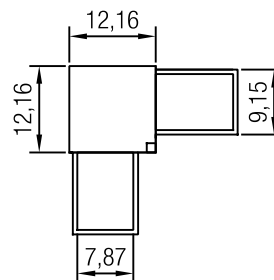

### MOSQUITERO

245394-001 Resortes S190

245384-001 Jaladera Mosquitero S190

245374-001 Cordón mosquitero S190

- 245354-001 Marco p/mosquitero S190 5/16" x 3/4
- 245354-002 Marco p/mosquitero S190 5/16" x 3/4 Blanco
- 245354-006 Marco p/mosquitero S190 5/16" x 3/4 Clay
- 245354-003 Marco p/mosquitero S190 5/16" x 3/4 Beige