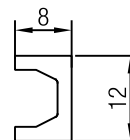

- 600216-231 Perfil de unión para marcos S190
- 600216-233 Perfil de unión para marcos S190 Beige
- 600216-236 Perfil de unión para marcos S190 Clay
- 600216-001 Perfil de unión para marcos S190