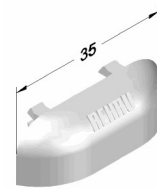

- 261582-012 Tapón desagüe Blanco
- 206296-174 Tapón desagüe Beige
- 206296-175 Tapón desagüe Clay
- 261582-013 Tapón desagüe Brown