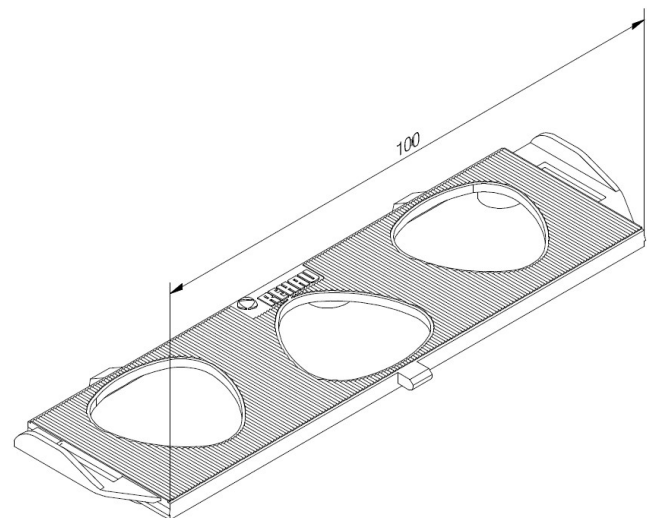

- 351164-002 Taco galce puente S920-86/4500