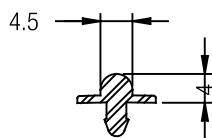

- 557036-100 Remate Central 4 Blanco
- 557036-174 Remate Central 4 Beige
- 557036-175 Remate Central 4 Clay
- 557036-308 Remate Central 4 Brown

- 221842-001 Riel de aluminio S920