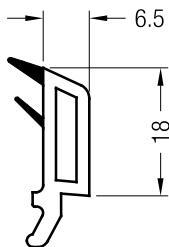

- 508005-231 Junquillo 6.5 Blanco
- 508005-233 Junquillo 6.5 Beige
- 508005-236 Junquillo 6.5 Clay
- 508005-009 Junquillo 6.5 Nus-white
- 508005-109 Junquillo 6.5 Cey-white
- 508005-112 Junquillo 6.5 Anth-white
- 508005-120 Junquillo 6.5 Golden Oak-white
- 508005-129 Junquillo 6.5 Schwarzbraun-white
- 508005-223 Junquillo 6.5 Jetblack-white
- 508005-229 Junquillo 6.5 Bronze-white
- 508005-230 Junquillo 6.5 Sheffield Oak-white
- 508005-004 Junquillo 6.5 Mahogany-white
- 508005-128 Junquillo 6.5 Silver V-white